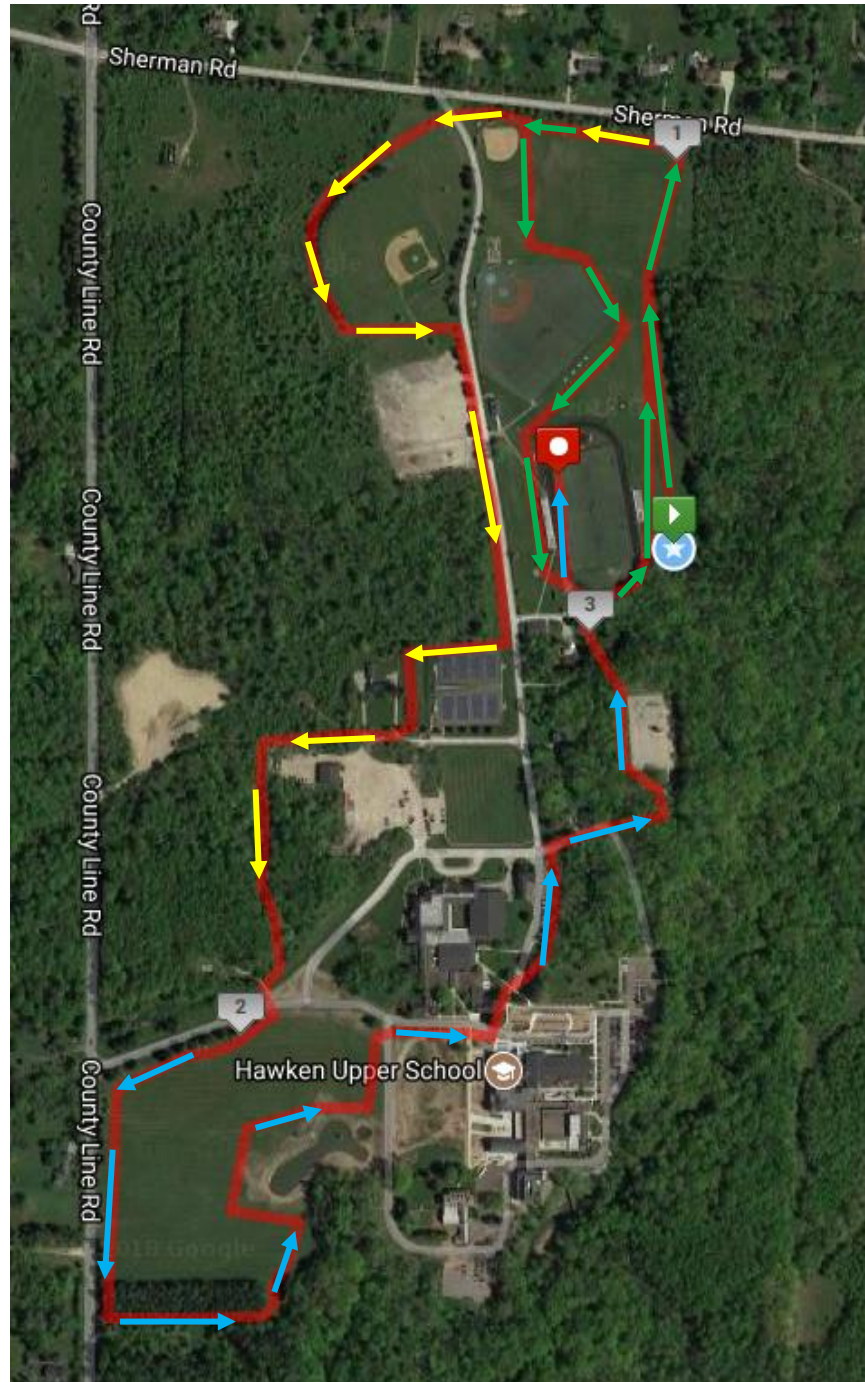

HAWKEN  
SCHOOL

High School  
3.1 Mile/5K Course

	1 <sup>st</sup> Mile
	2 <sup>nd</sup> Mile
	3 <sup>rd</sup> Mile

An interactive version of the course may be seen at:

<https://www.mapmyrun.com/routes/fullscreen/2178168334/>